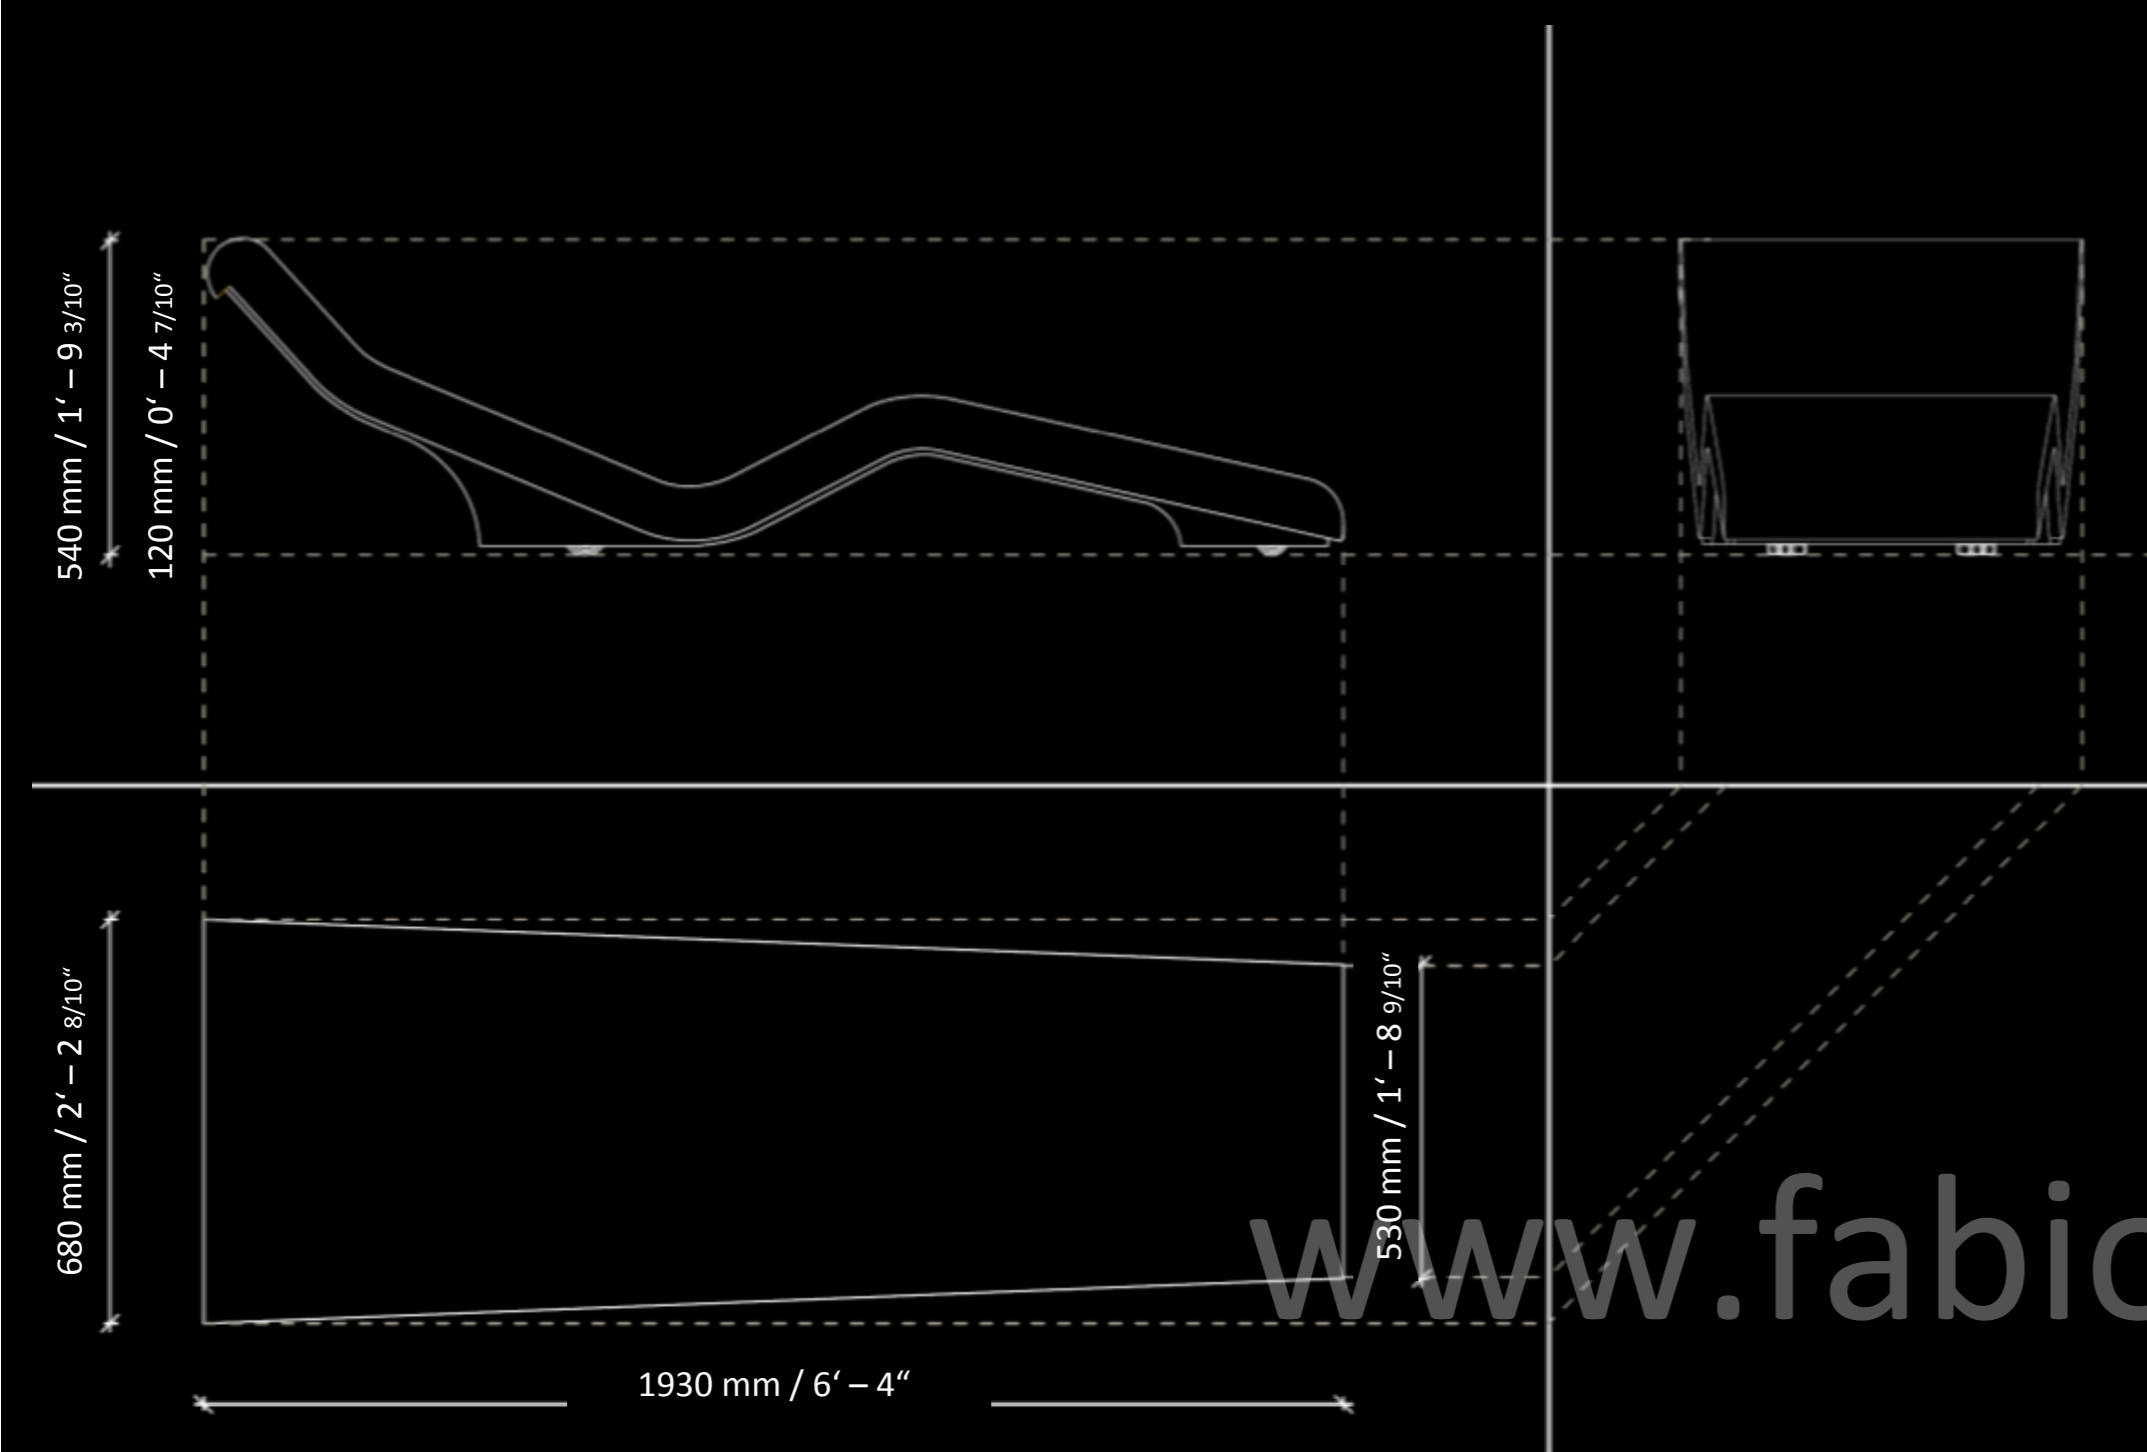

BASICO Cleopatra & Diva Technical Drawings

Minimalistic, contemporary design embodied in an ergonomically shaped marble sculpture,, this is the appeal of the "Basico" model. "Basico" is the choice for purists who understand that essentials are sometimes enough to enhance and reflect the aesthetics of a peaceful sanctuary. An optional wooden base underlines its purist elegance making it the perfect choice to enrich pool or Spa surroundings.

-Weight: DIVA 95Kg – 210lbs; CLEOPATRA 120Kg – 265lbs;

-Dimensions: 1930mm x 680mm x 540mm
6' – 4" x 2' – 2 8/10" x 21 – 9 3/10"

-Hidden thermostat control: Up to 104°F

-30 minutes to achieve the set temperature
UPGRADE POSSIBILITIES

- Three zones heating system
- Genuine leather cover base
- Wood covered base