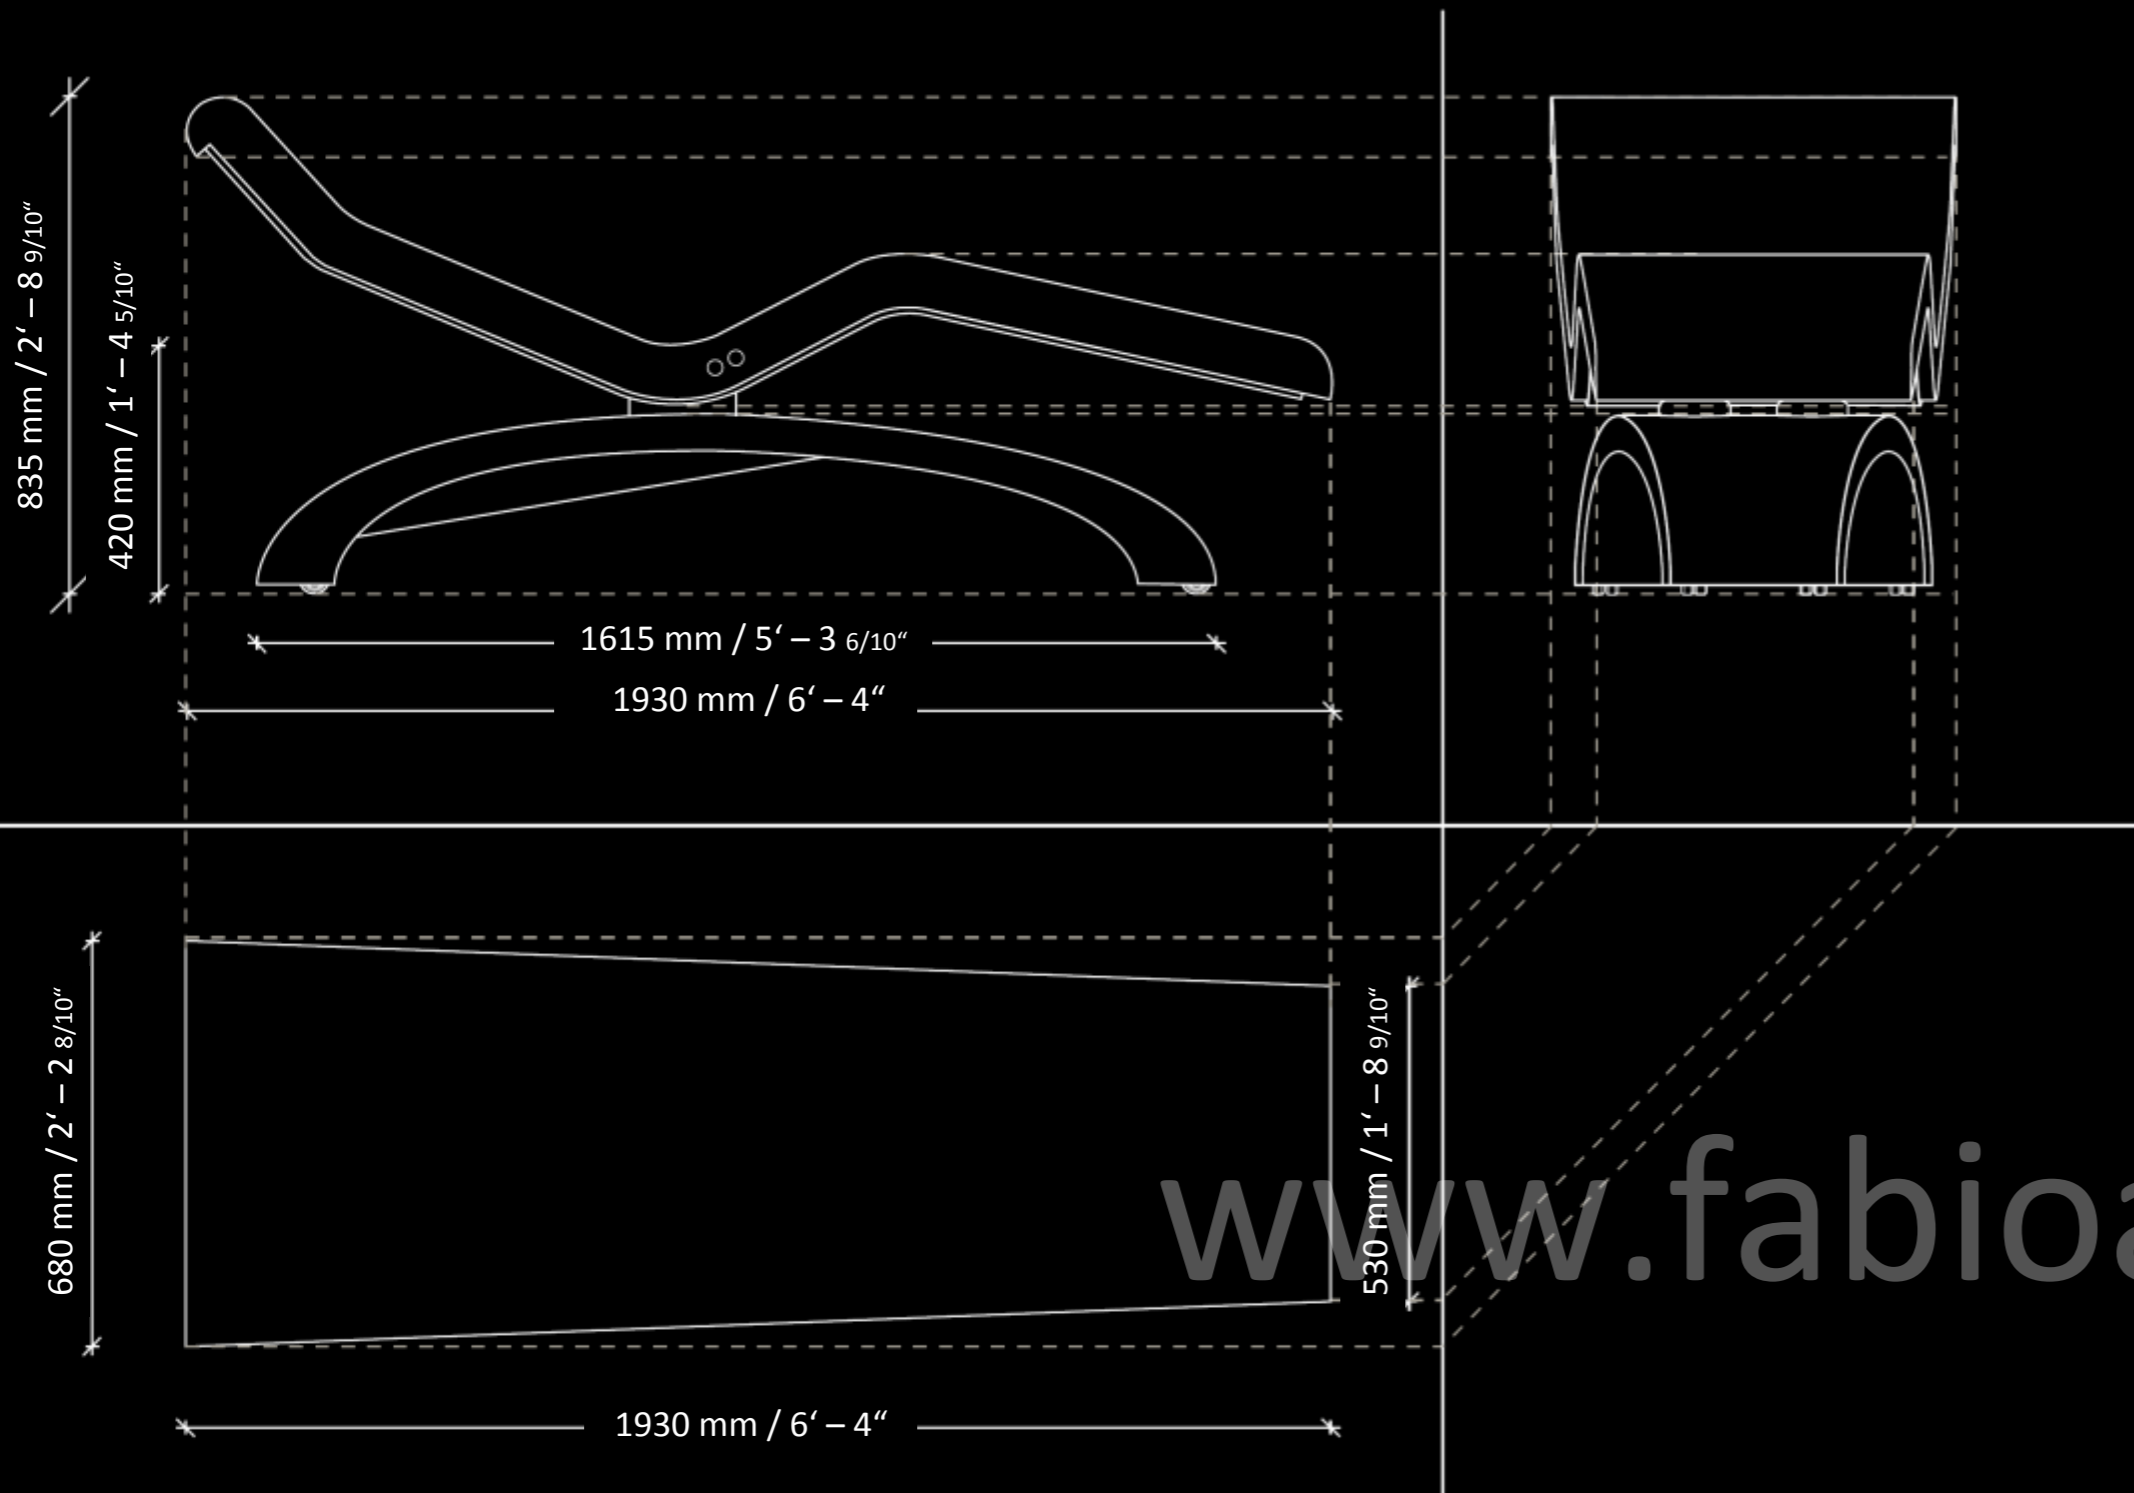

CLASSICO Cleopatra & Diva Technical Drawings

The model "Classico" is unique in its structure combining both design and technology. With its adjustable tilt angle it offers optimum relaxation and a zero gravity effect. Its precise ergonomics and its characteristic versatility make "Classico" the perfect choice for the private or the professional usage, offering unparalleled comfort and unsurpassed relaxation experiences.

-Weight: DIVA 190Kg - 419lbs; CLEOPATRA 235Kg - 518lbs;
-Dimensions: 1930mm x 680mm x 835mm
6'4" x 2' - 2 8/10" x 2' - 8 9/10"

-Hidden thermostat control: Up to 104°F
-30 minutes to achieve the set temperature

1. UPGRADE POSSIBILITIES
2. Three zones heating system
   - Adjustable tilt angle
   - Genuine leather cover base