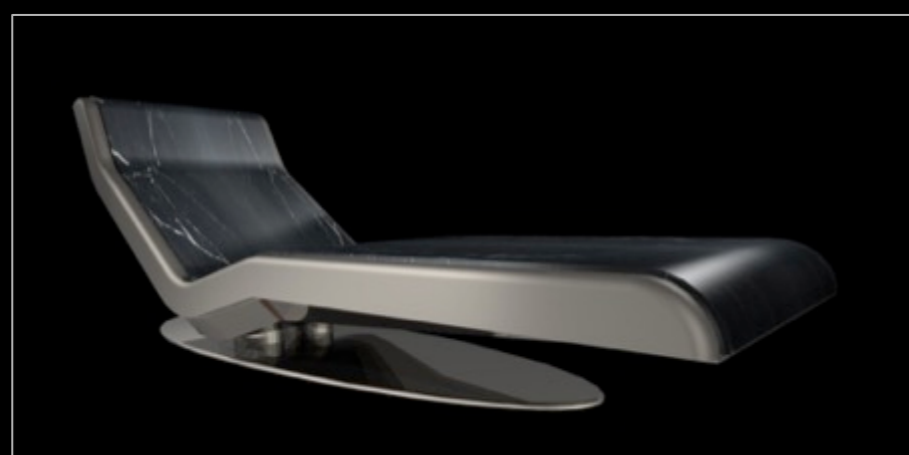

NOIRE = Black Marble