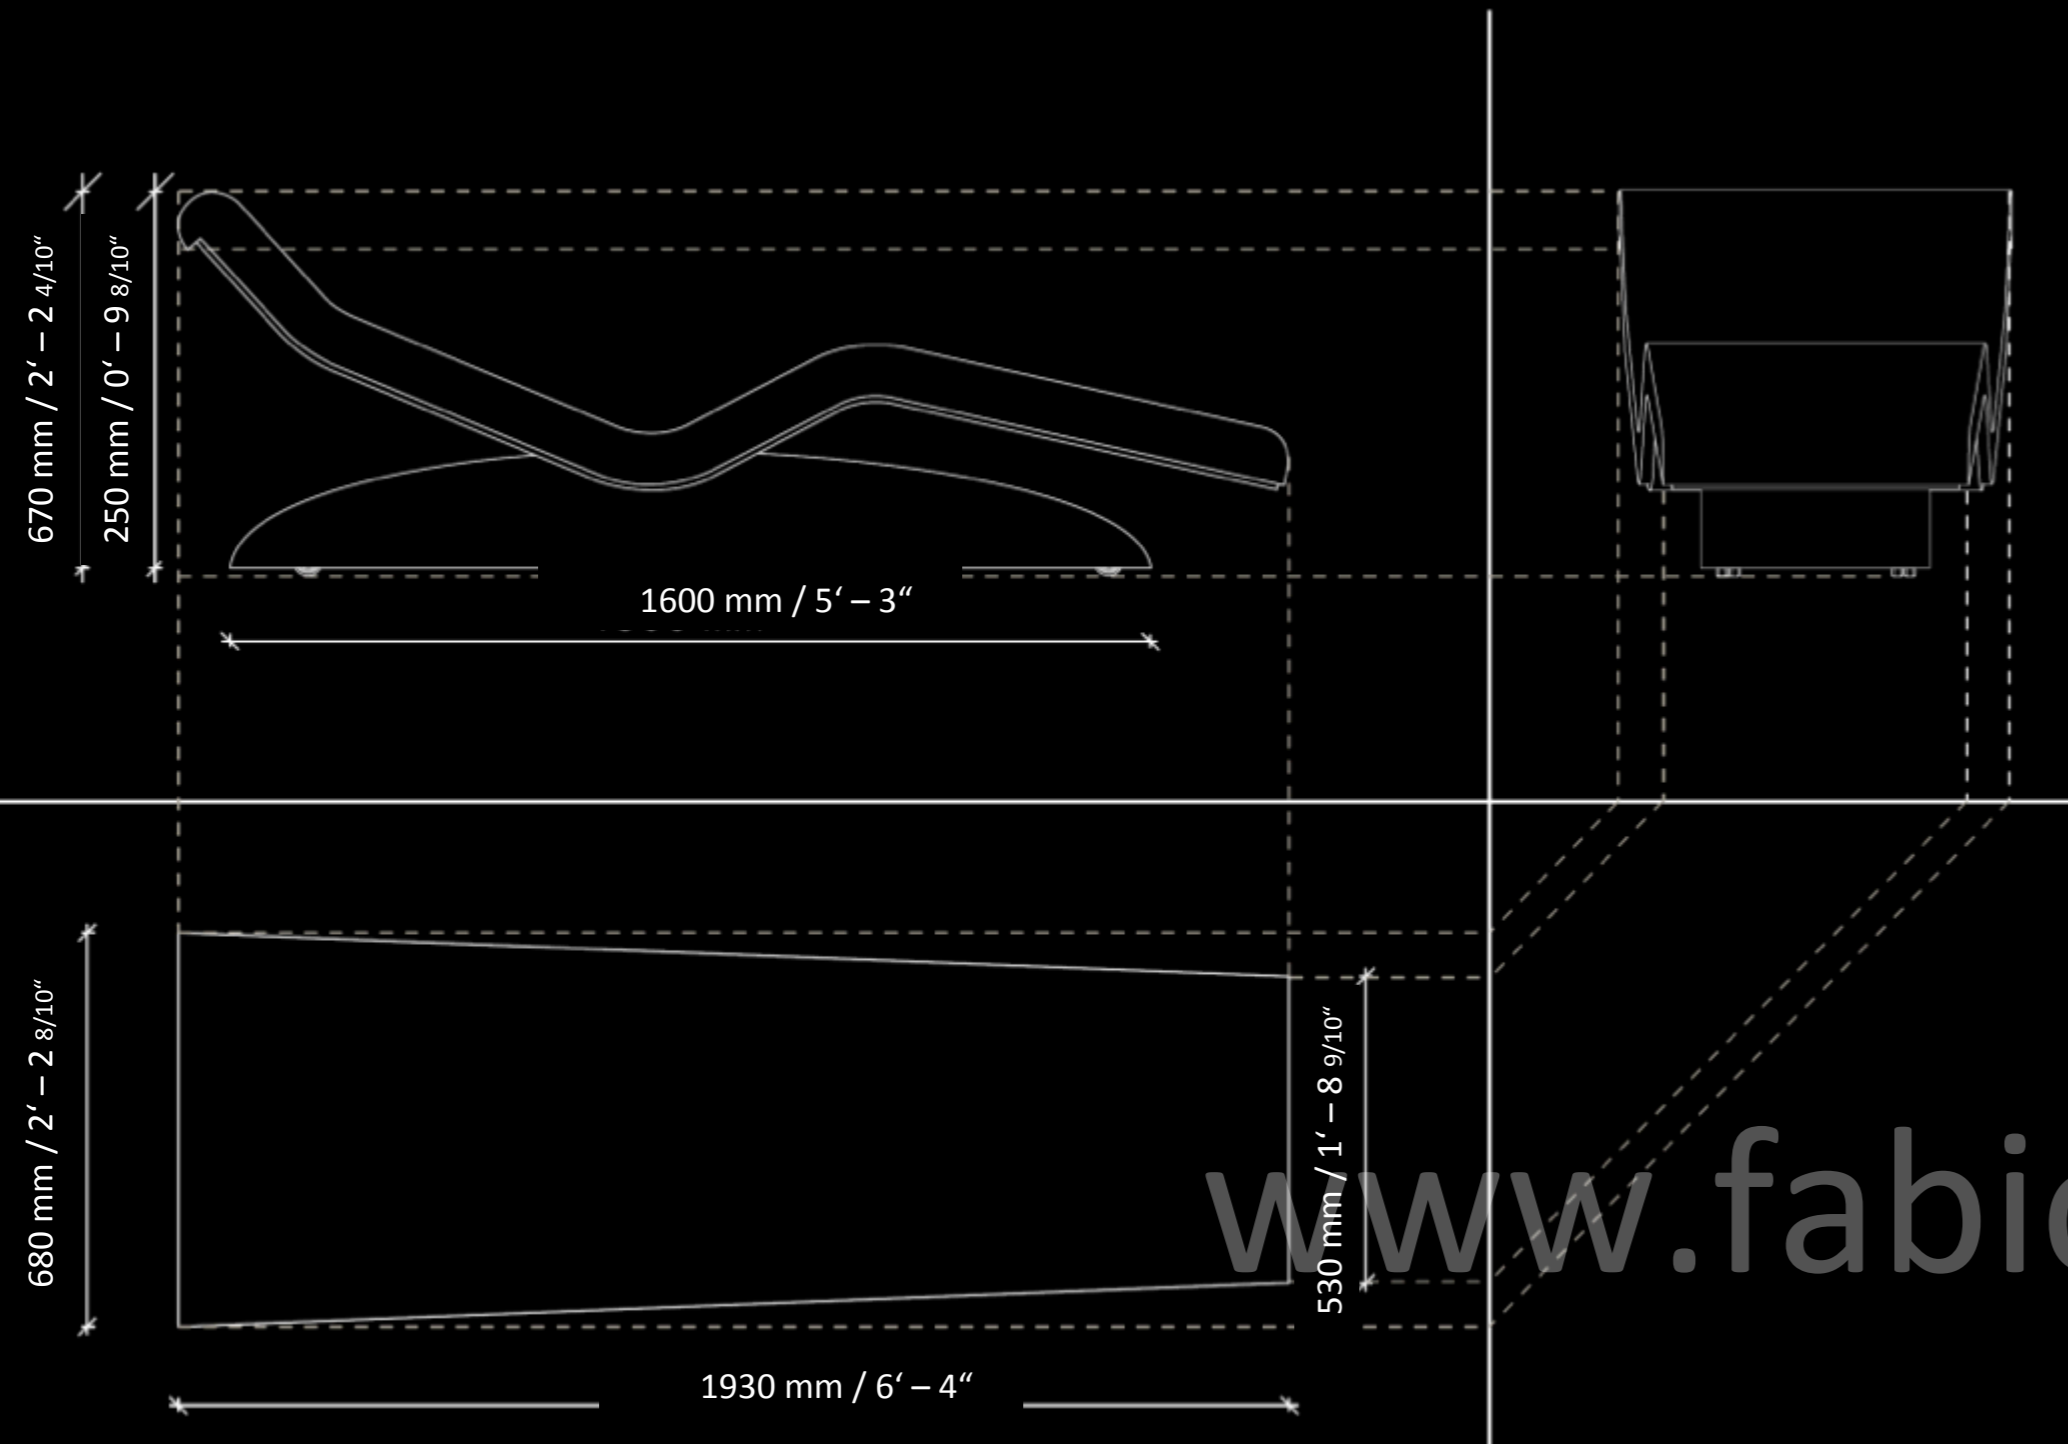

MODERNO Cleopatra & Diva Technical Drawings

The graceful design of the model "Classico" is repeated in the "Moderno" Lounge Chairs. The simplified, low profile design and elegant curves of the base will fit perfectly in any surrounding. "Moderno" Loungers are also available with the adjustable tilt mechanism. With contemporary design and timeless elegance, the model "Moderno", is the preferred choice for the relaxation areas..

-Weight: DIVA 135Kg – 298lbs; CLEOPATRA 165Kg – 364lbs;
-Dimensions: 1930mm x 680mm x 670mm

6' - 4" x 2' - 2 8/10" x 2' - 2 4/10"

-Hidden thermostat control: Up to 104°F

-30 minutes to achieve the set temperature

UPGRADE POSSIBILITIES

- Three zones heating system
- Genuine leather cover base