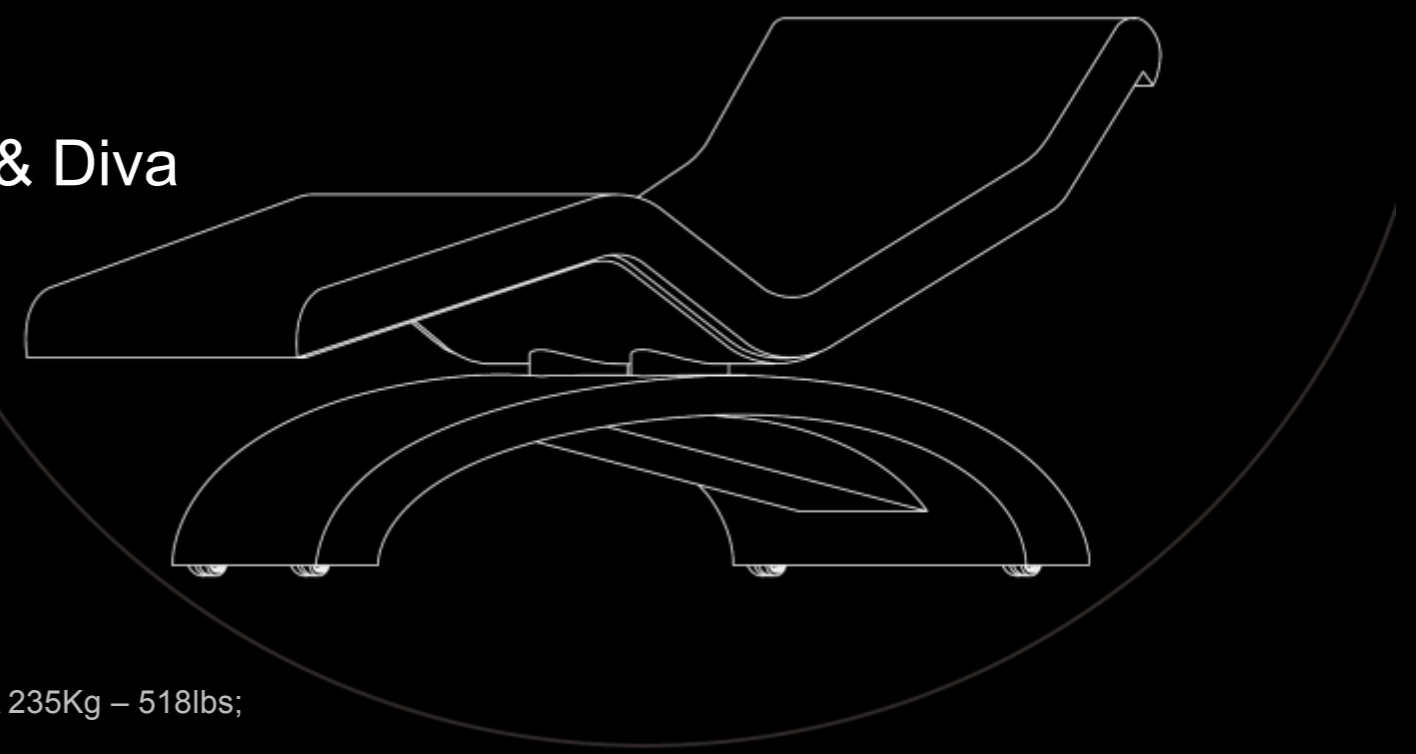

www.fabioalemanno.ru

www.fabioalemanno.ru