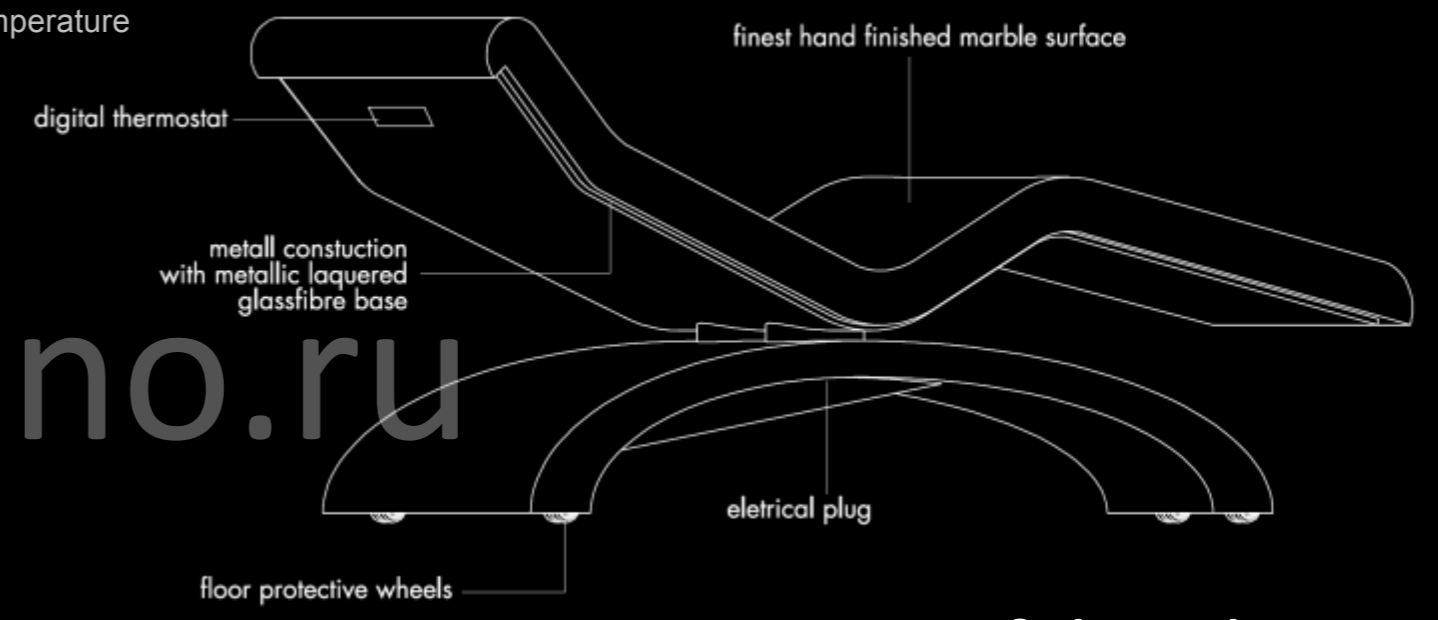

www.fabioalemanno.ru

www.fabioalemanno.ru