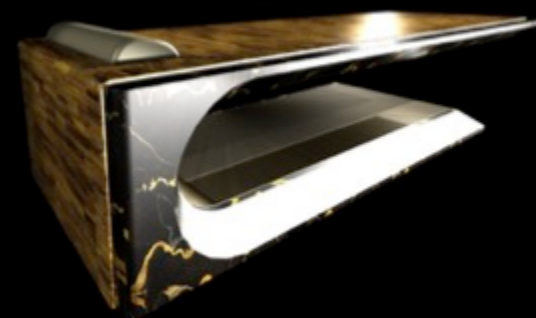

EMPIRE = Tiger Eyes Semi-precious Stone

SQUARE - Infrared Heated Wet Massage Table

IVOIRE = Beige Limestone

NOIRE = Black Marble

EMPIRE = Tiger Eye Precious Stone

CHÂTAIN = Brown Marble

BLANCHE = White Marble

SQUARE - Infrared Heated Hammam Day-Bed

IVOIRE = Beige Limestone

NOIRE = Black Marble

EMPIRE = Tiger Eye Precious Stone

CHÂTAIN = Brown Marble

BLANCHE = White Marble