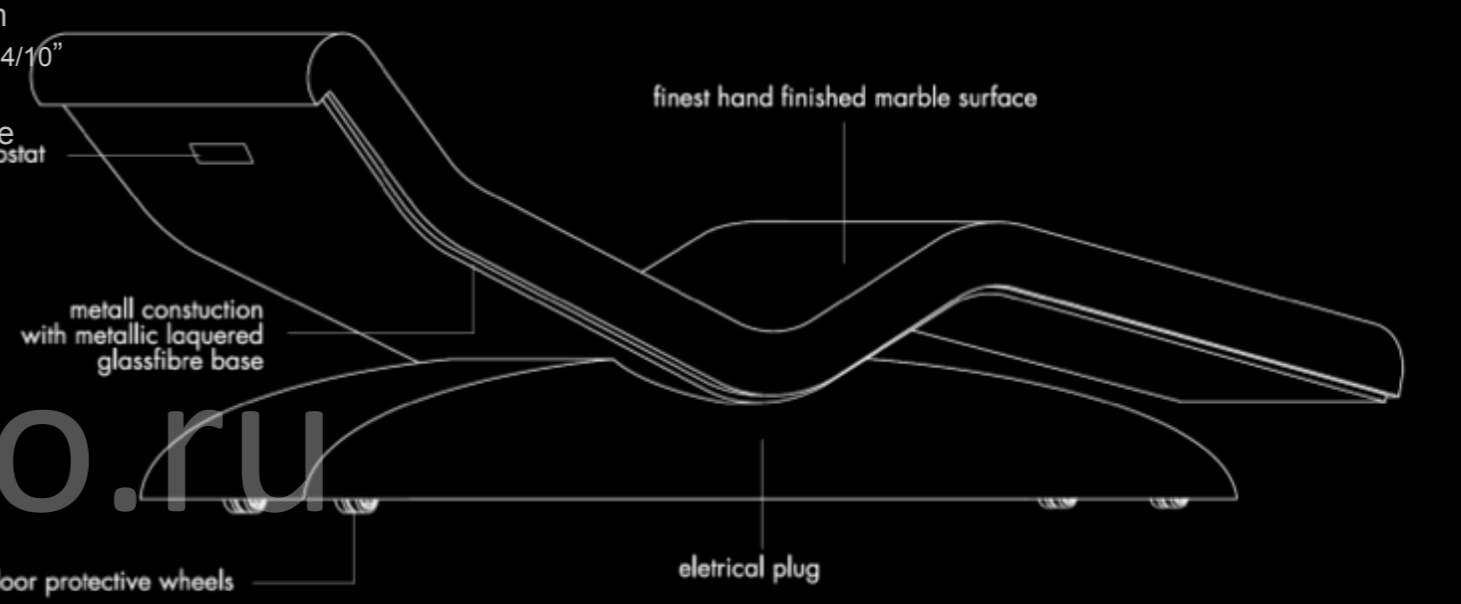

-Weight: DIVA 135Kg – 298lbs; CLEOPATRA 165Kg – 364lbs;
-Dimensions: 1930mm x 680mm x 670mm

6' - 4" x 2' - 2 8/10" x 2' - 2 4/10"

-Hidden thermostat control: Up to 104°F

-30 minutes to achieve the set temperature

UPGRADE POSSIBILITIES

- Three zones heating system
- Genuine leather cover base

www.fabioalemanno.ru

BASICO Cleopatra & Diva Technical Drawings

Minimalistic, contemporary design embodied in an ergonomically shaped marble sculpture,, this is the appeal of the "Basico" model. "Basico" is the choice for purists who understand that essentials are sometimes enough to enhance and reflect the aesthetics of a peaceful sanctuary. An optional wooden base underlines its purist elegance making it the perfect choice to enrich pool or Spa surroundings.

-Weight: DIVA 95Kg – 210lbs; CLEOPATRA 120Kg – 265lbs;

-Dimensions: 1930mm x 680mm x 540mm
6' – 4" x 2' – 2 8/10" x 21 – 9 3/10"

-Hidden thermostat control: Up to 104°F

-30 minutes to achieve the set temperature
UPGRADE POSSIBILITIES