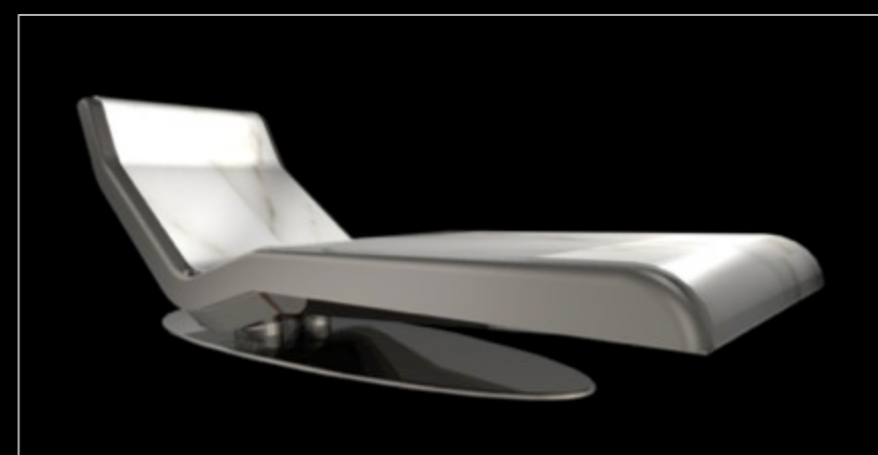

- Three zones heating system
- Genuine leather cover base
- Wood covered base

CESAR - Infrared Heated Lounge Chairs

IVOIRE = Beige Limestone

NOIRE = Black Marble

BLANCHE = White Marble

CHÂTAIN = Brown Marble