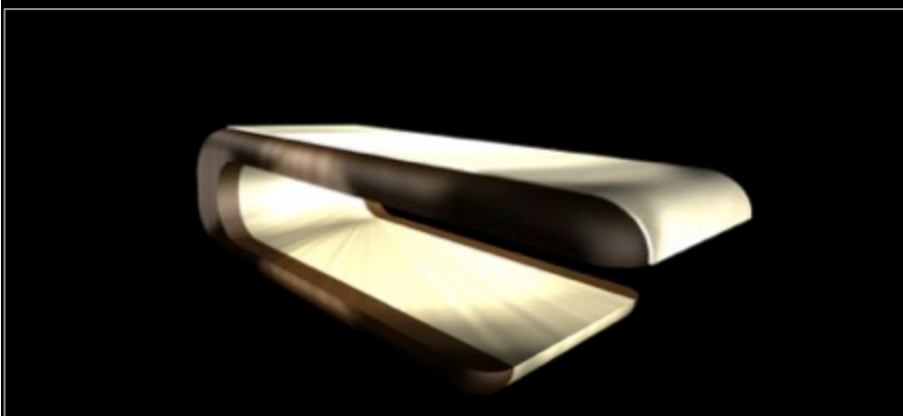

EMPIRE = Tiger Eyes Semi-precious Stone

SQUARE - Infrared Heated Wet Massage Table

IVOIRE = Beige Limestone

NOIRE = Black Marble

EMPIRE = Tiger Eye Precious Stone

CHÂTAIN = Brown Marble

BLANCHE = White Marble