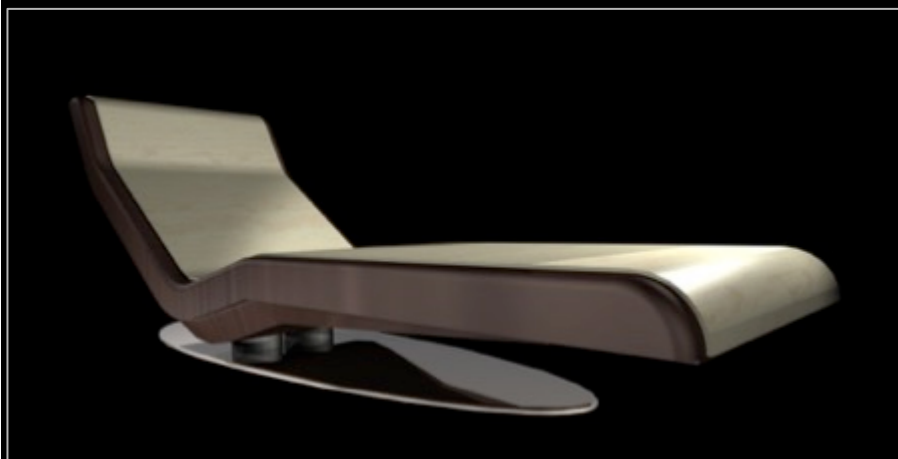

CESAR - Infrared Heated Lounge Chairs

IVOIRE = Beige Limestone