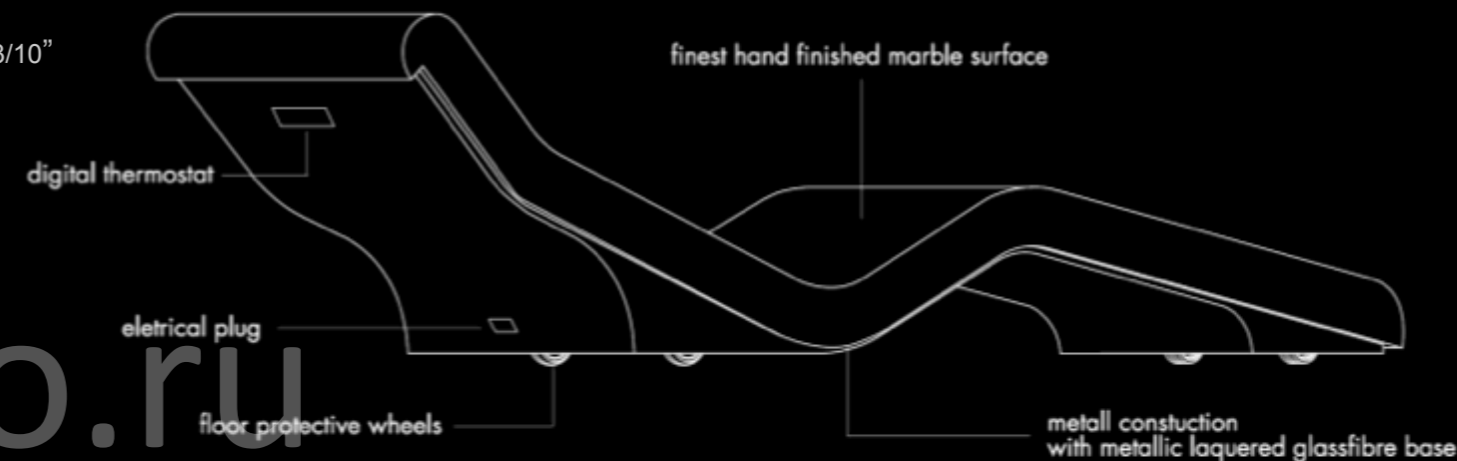

BASICO Cleopatra & Diva Technical Drawings

Minimalistic, contemporary design embodied in an ergonomically shaped marble sculpture,, this is the appeal of the "Basico" model. "Basico" is the choice for purists who understand that essentials are sometimes enough to enhance and reflect the aesthetics of a peaceful sanctuary. An optional wooden base underlines its purist elegance making it the perfect choice to enrich pool or Spa surroundings.

-Weight: DIVA 95Kg – 210lbs; CLEOPATRA 120Kg – 265lbs;

-Dimensions: 1930mm x 680mm x 540mm
6' – 4" x 2' – 2 8/10" x 21 – 9 3/10"

-Hidden thermostat control: Up to 104°F

-30 minutes to achieve the set temperature
UPGRADE POSSIBILITIES

- Three zones heating system
- Genuine leather cover base
- Wood covered base