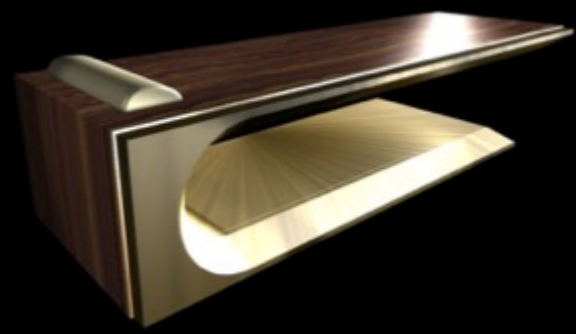

SQUARE - Infrared Heated Hammam Day-Bed

IVOIRE = Beige Limestone

NOIRE = Black Marble

EMPIRE = Tiger Eye Precious Stone

CHÂTAIN = Brown Marble

BLANCHE = White Marble