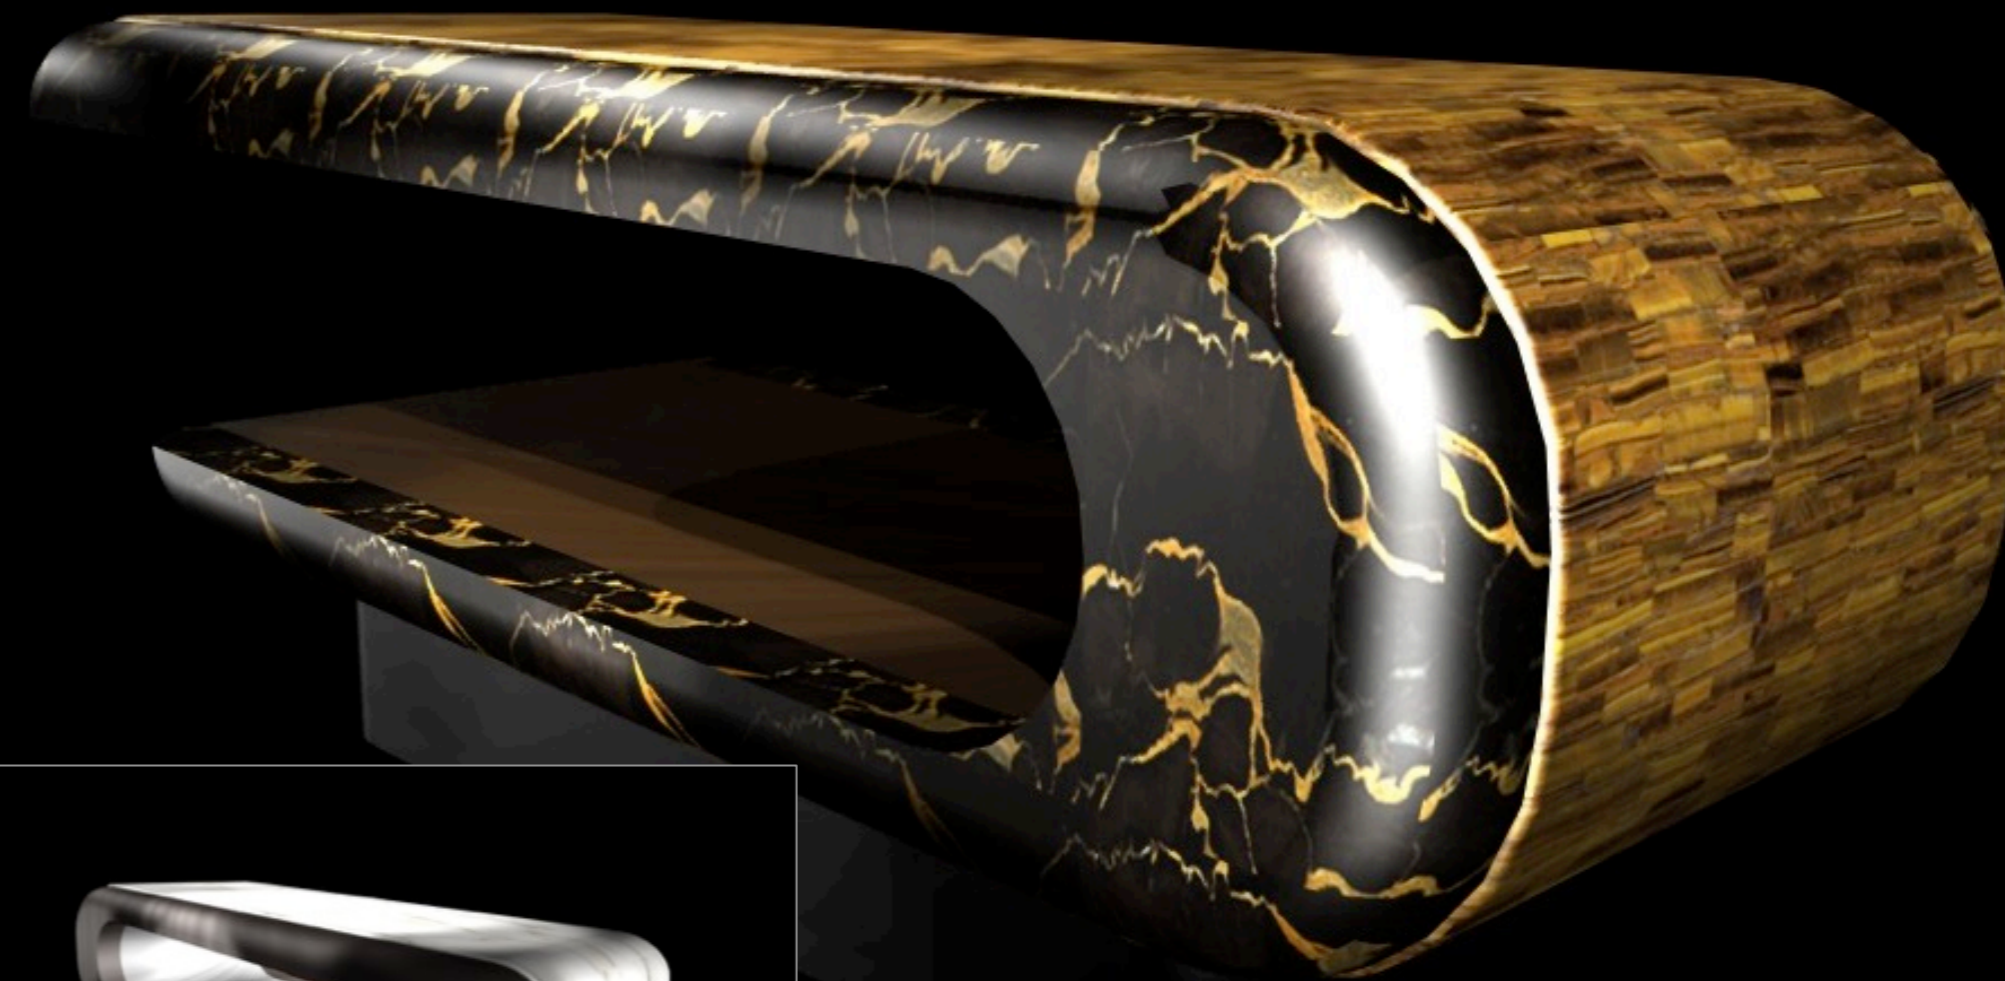

EMPIRE = Tiger Eyes Semi-precious Stone

SQUARE - Infrared Heated Wet Massage Table

IVOIRE = Beige Limestone

NOIRE = Black Marble

EMPIRE = Tiger Eye Precious Stone

CHÂTAIN = Brown Marble

BLANCHE = White Marble

SQUARE - Infrared Heated Hammam Day-Bed

IVOIRE = Beige Limestone

NOIRE = Black Marble

EMPIRE = Tiger Eye Precious Stone

CHÂTAIN = Brown Marble

BLANCHE = White Marble