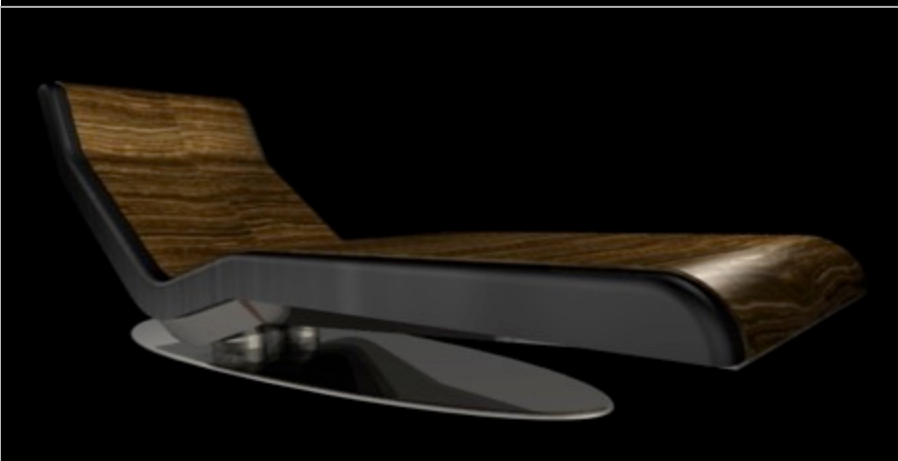

- Three zones heating system
- Genuine leather cover base
- Wood covered base

CESAR - Infrared Heated Lounge Chairs

IVOIRE = Beige Limestone

NOIRE = Black Marble

BLANCHE = White Marble

CHÂTAIN = Brown Marble

EMPIRE = Tiger Eyes Semi-precious Stone

SQUARE - Infrared Heated Wet Massage Table

IVOIRE = Beige Limestone

NOIRE = Black Marble

EMPIRE = Tiger Eye Precious Stone

CHÂTAIN = Brown Marble

BLANCHE = White Marble