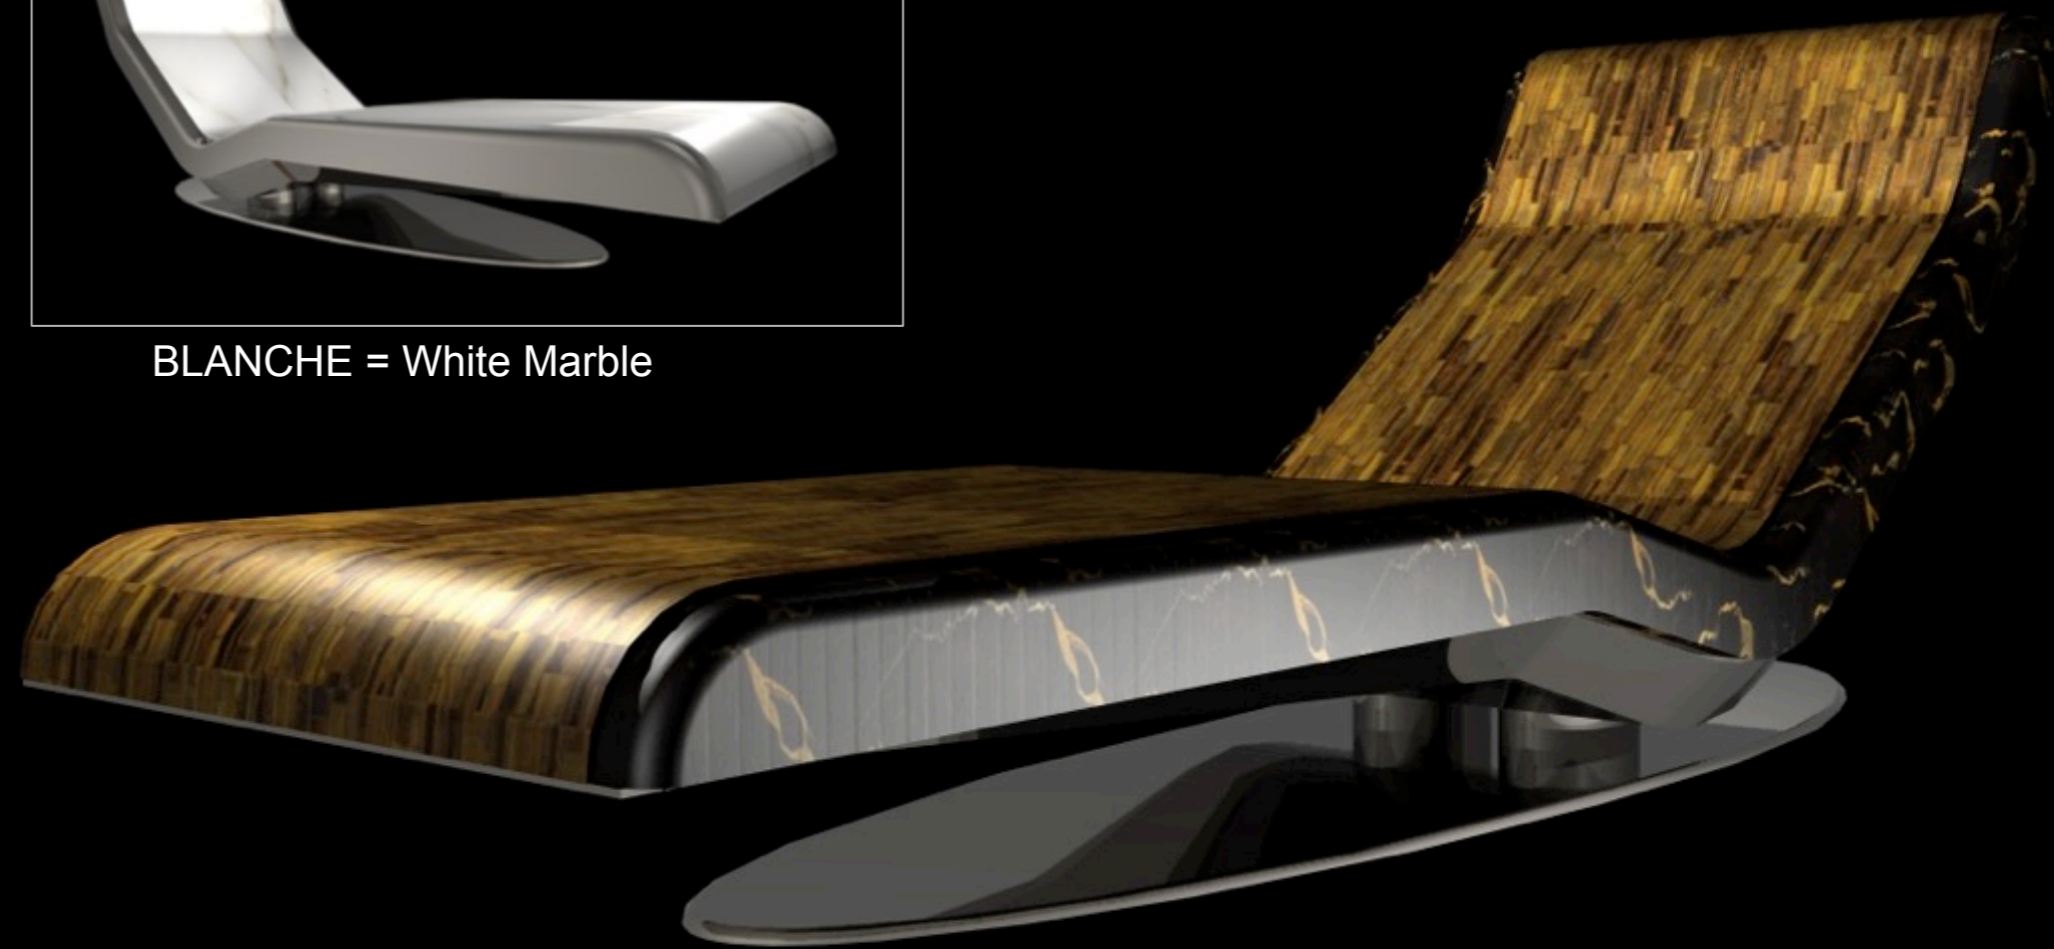

-Weight: DIVA 95Kg – 210lbs; CLEOPATRA 120Kg – 265lbs;

-Dimensions: 1930mm x 680mm x 540mm
6' – 4" x 2' – 2 8/10" x 21 – 9 3/10"

-Hidden thermostat control: Up to 104°F

-30 minutes to achieve the set temperature
UPGRADE POSSIBILITIES

- Three zones heating system
- Genuine leather cover base
- Wood covered base

CESAR - Infrared Heated Lounge Chairs

IVOIRE = Beige Limestone

NOIRE = Black Marble

BLANCHE = White Marble

CHÂTAIN = Brown Marble

EMPIRE = Tiger Eyes Semi-precious Stone

SQUARE - Infrared Heated Wet Massage Table

IVOIRE = Beige Limestone

NOIRE = Black Marble

EMPIRE = Tiger Eye Precious Stone

CHÂTAIN = Brown Marble

BLANCHE = White Marble

SQUARE - Infrared Heated Hammam Day-Bed

IVOIRE = Beige Limestone

NOIRE = Black Marble

EMPIRE = Tiger Eye Precious Stone

CHÂTAIN = Brown Marble

BLANCHE = White Marble