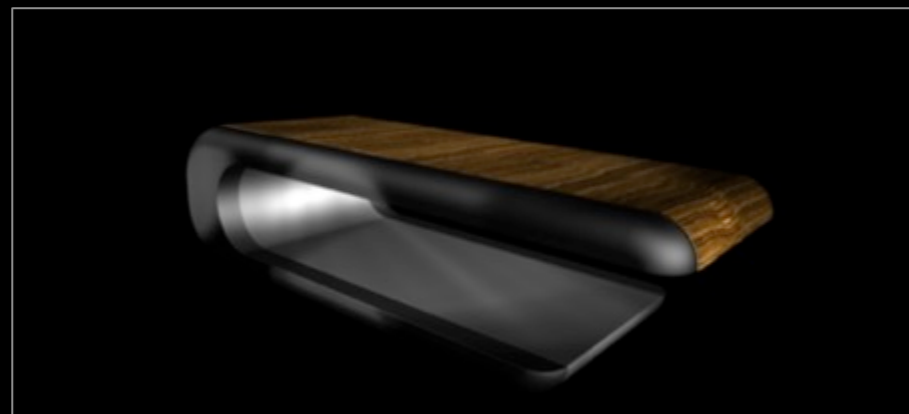

EMPIRE = Tiger Eyes Semi-precious Stone

SQUARE - Infrared Heated Wet Massage Table

IVOIRE = Beige Limestone

NOIRE = Black Marble

EMPIRE = Tiger Eye Precious Stone

CHÂTAIN = Brown Marble

BLANCHE = White Marble

SQUARE - Infrared Heated Hammam Day-Bed

IVOIRE = Beige Limestone

NOIRE = Black Marble

EMPIRE = Tiger Eye Precious Stone

CHÂTAIN = Brown Marble

BLANCHE = White Marble